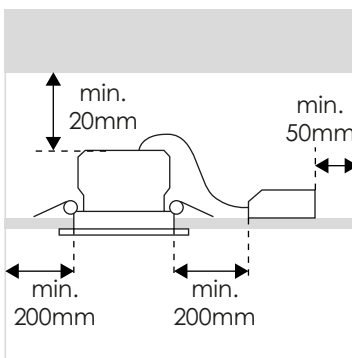

# DOWNLIGHT

C510

	ØA	
	Ø85mm	Ø75mm
	Ø105mm	Ø95mm
	Ø120mm	Ø110mm
	Ø145mm	Ø135mm
	Ø170mm	Ø155mm
	Ø200mm	Ø185mm
	Ø225mm	Ø205mm
	Ø240mm	Ø225mm
	Ø300mm	Ø285mm
	Ø400mm	Ø385mm
	Ø500mm	Ø485mm
	Ø600mm	Ø585mm